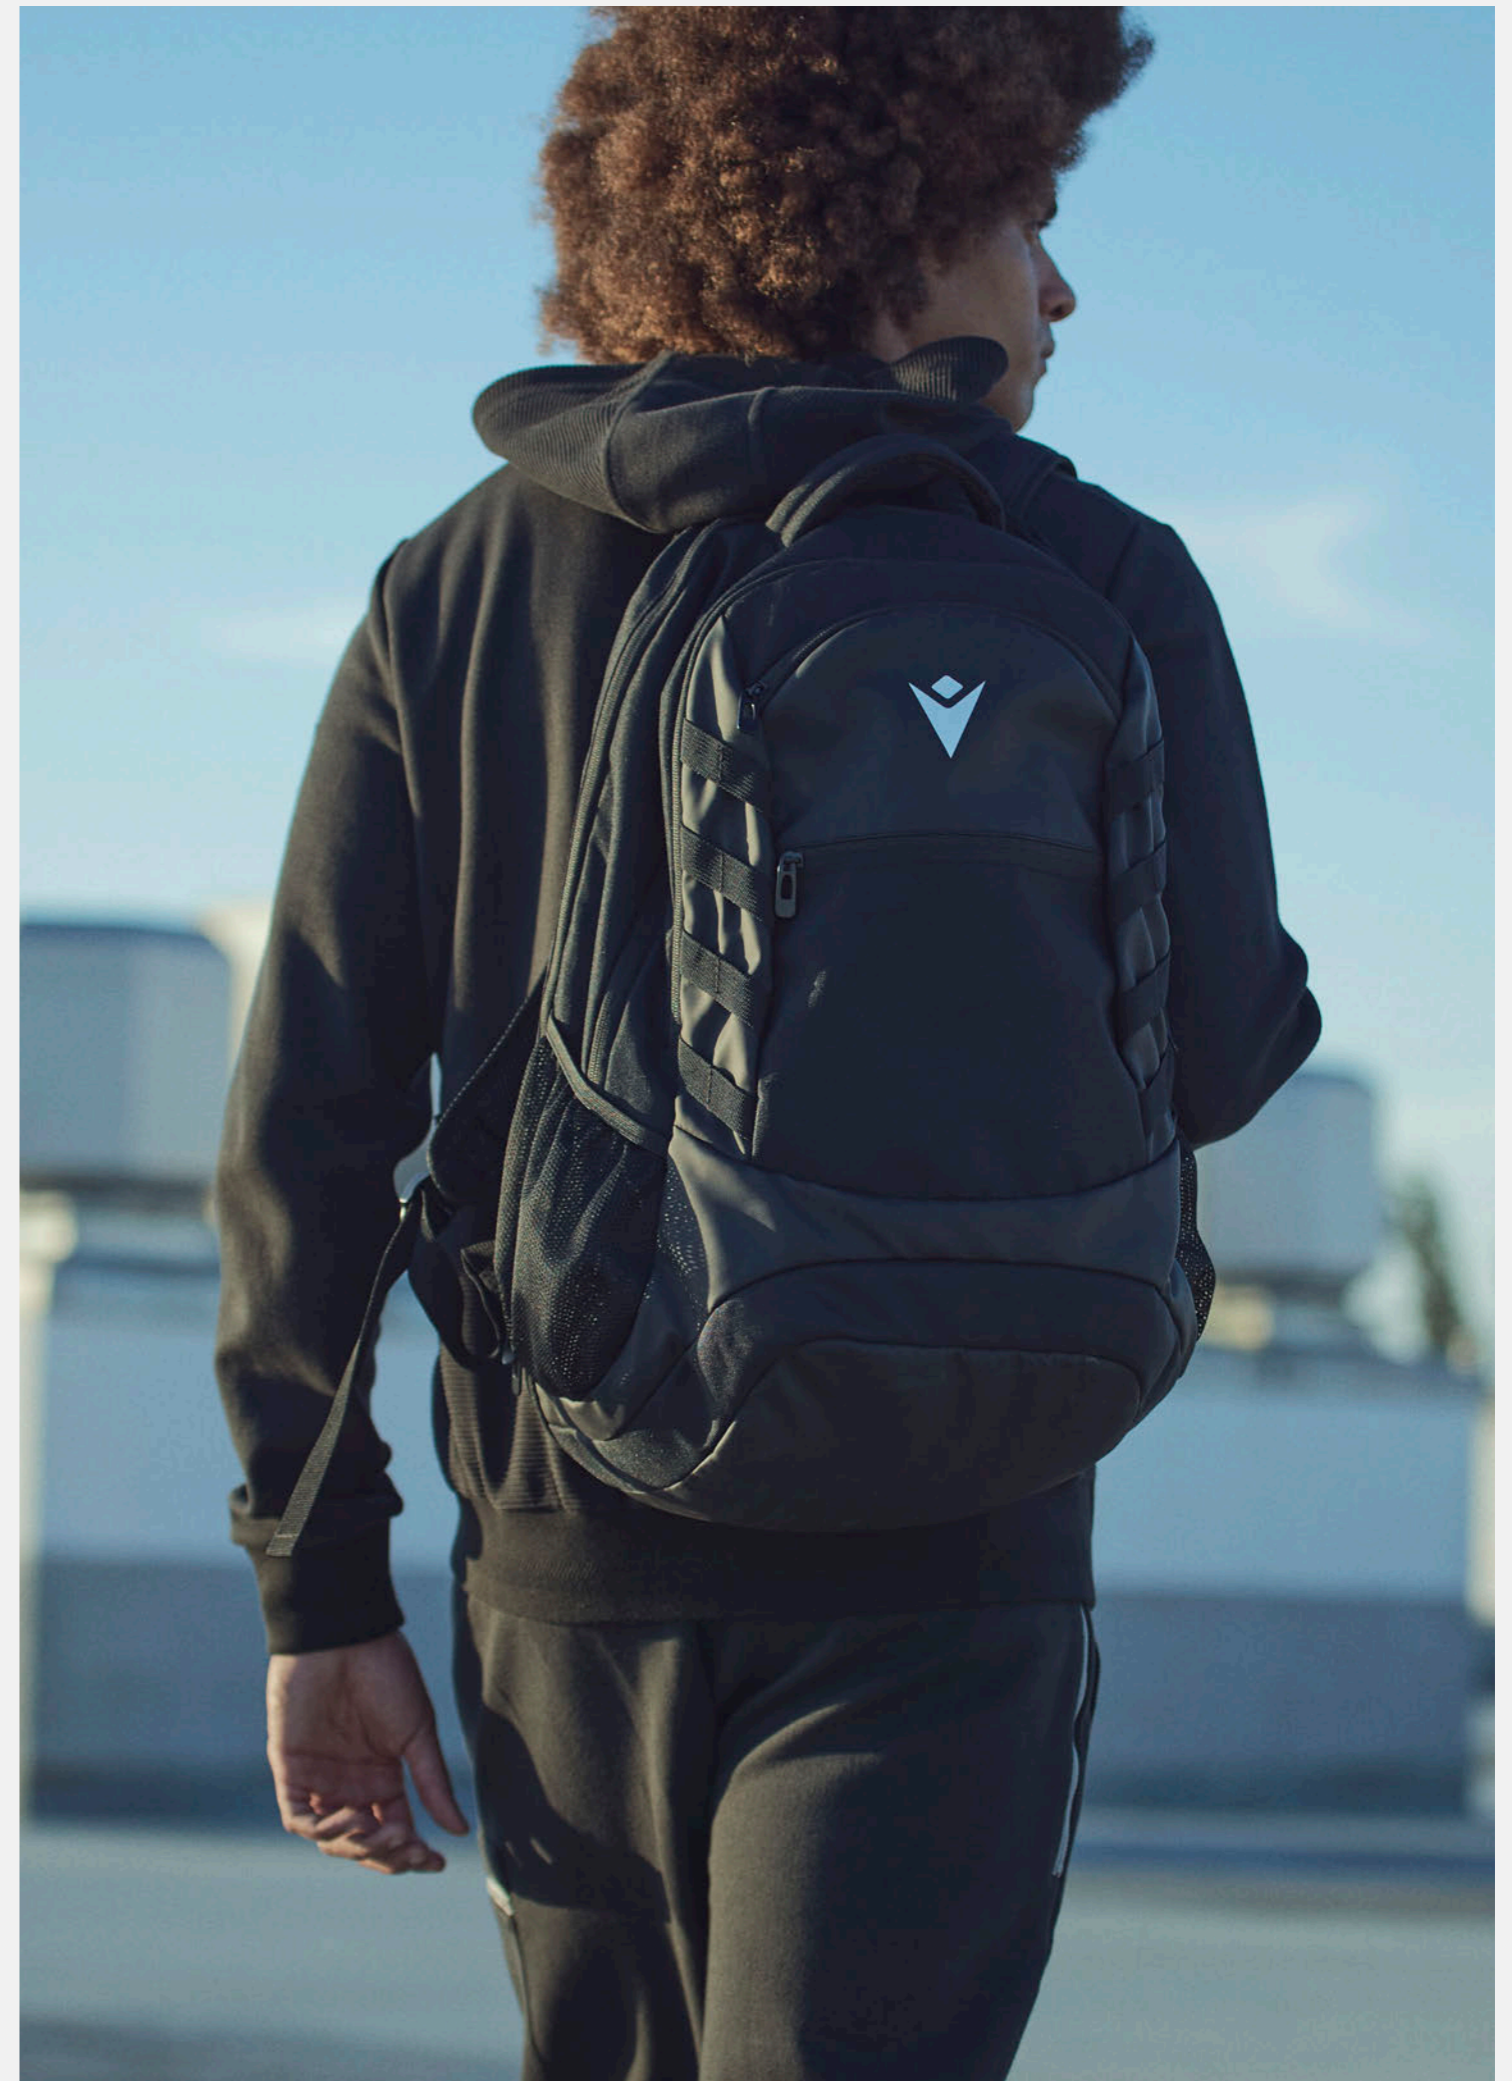

QUEST *ICON* NEW

BACKPACK

100% POLYESTER

25 LT
39 CM (W) X 53 CM (H)

€ 24,60 + TAX

Price 1 pc/prezzo 1 pz

Available until **2026**

10 PCS

TAKEOFF *ICON* NEW

BACKPACK

100% POLYESTER

35,3 LT
34 CM (W) X 52 CM (H) X 20 CM (W)

€ 57,40 + TAX

Available until **2026**

HEROES NEW

BACKPACK

100% POLYESTER

20,2 LT
42 CM (W) X 30 CM (H) X 16 CM (D)

€ 86,10 + TAX