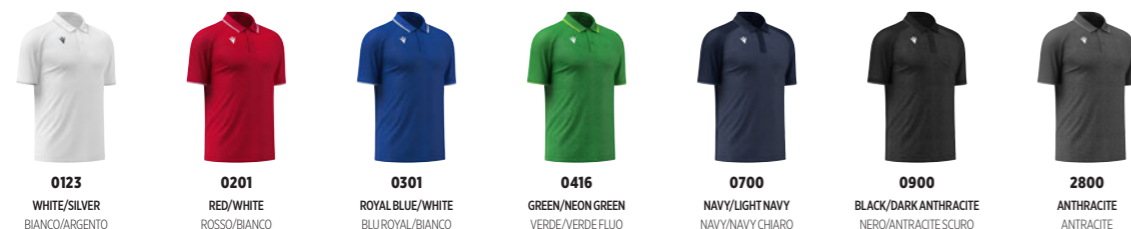

AULOS | TOTAL LOOK GLORY

Available until **2027**

POLO

HYDROTEX + MICROMESH: 100% POLYESTER

SR	M	L	XL	2XL	3XL	4XL	5XL	€ 28,80 + TAX
JR	5XS	4XS	3XS	2XS	XS	S		

- › 2-button polo shirt collar with knitted placket
- › Knitted cuffs
- › Melange texture on the front
- › Micromesh back
- › Macron Hero logo in silicone on front
- › Collo a polo a 2 bottoni con vela in maglieria
- › Palsi in maglieria
- › Texture melange su fronte
- › Retro in micromesh
- › Logo Macron Hero in silicone su fronte