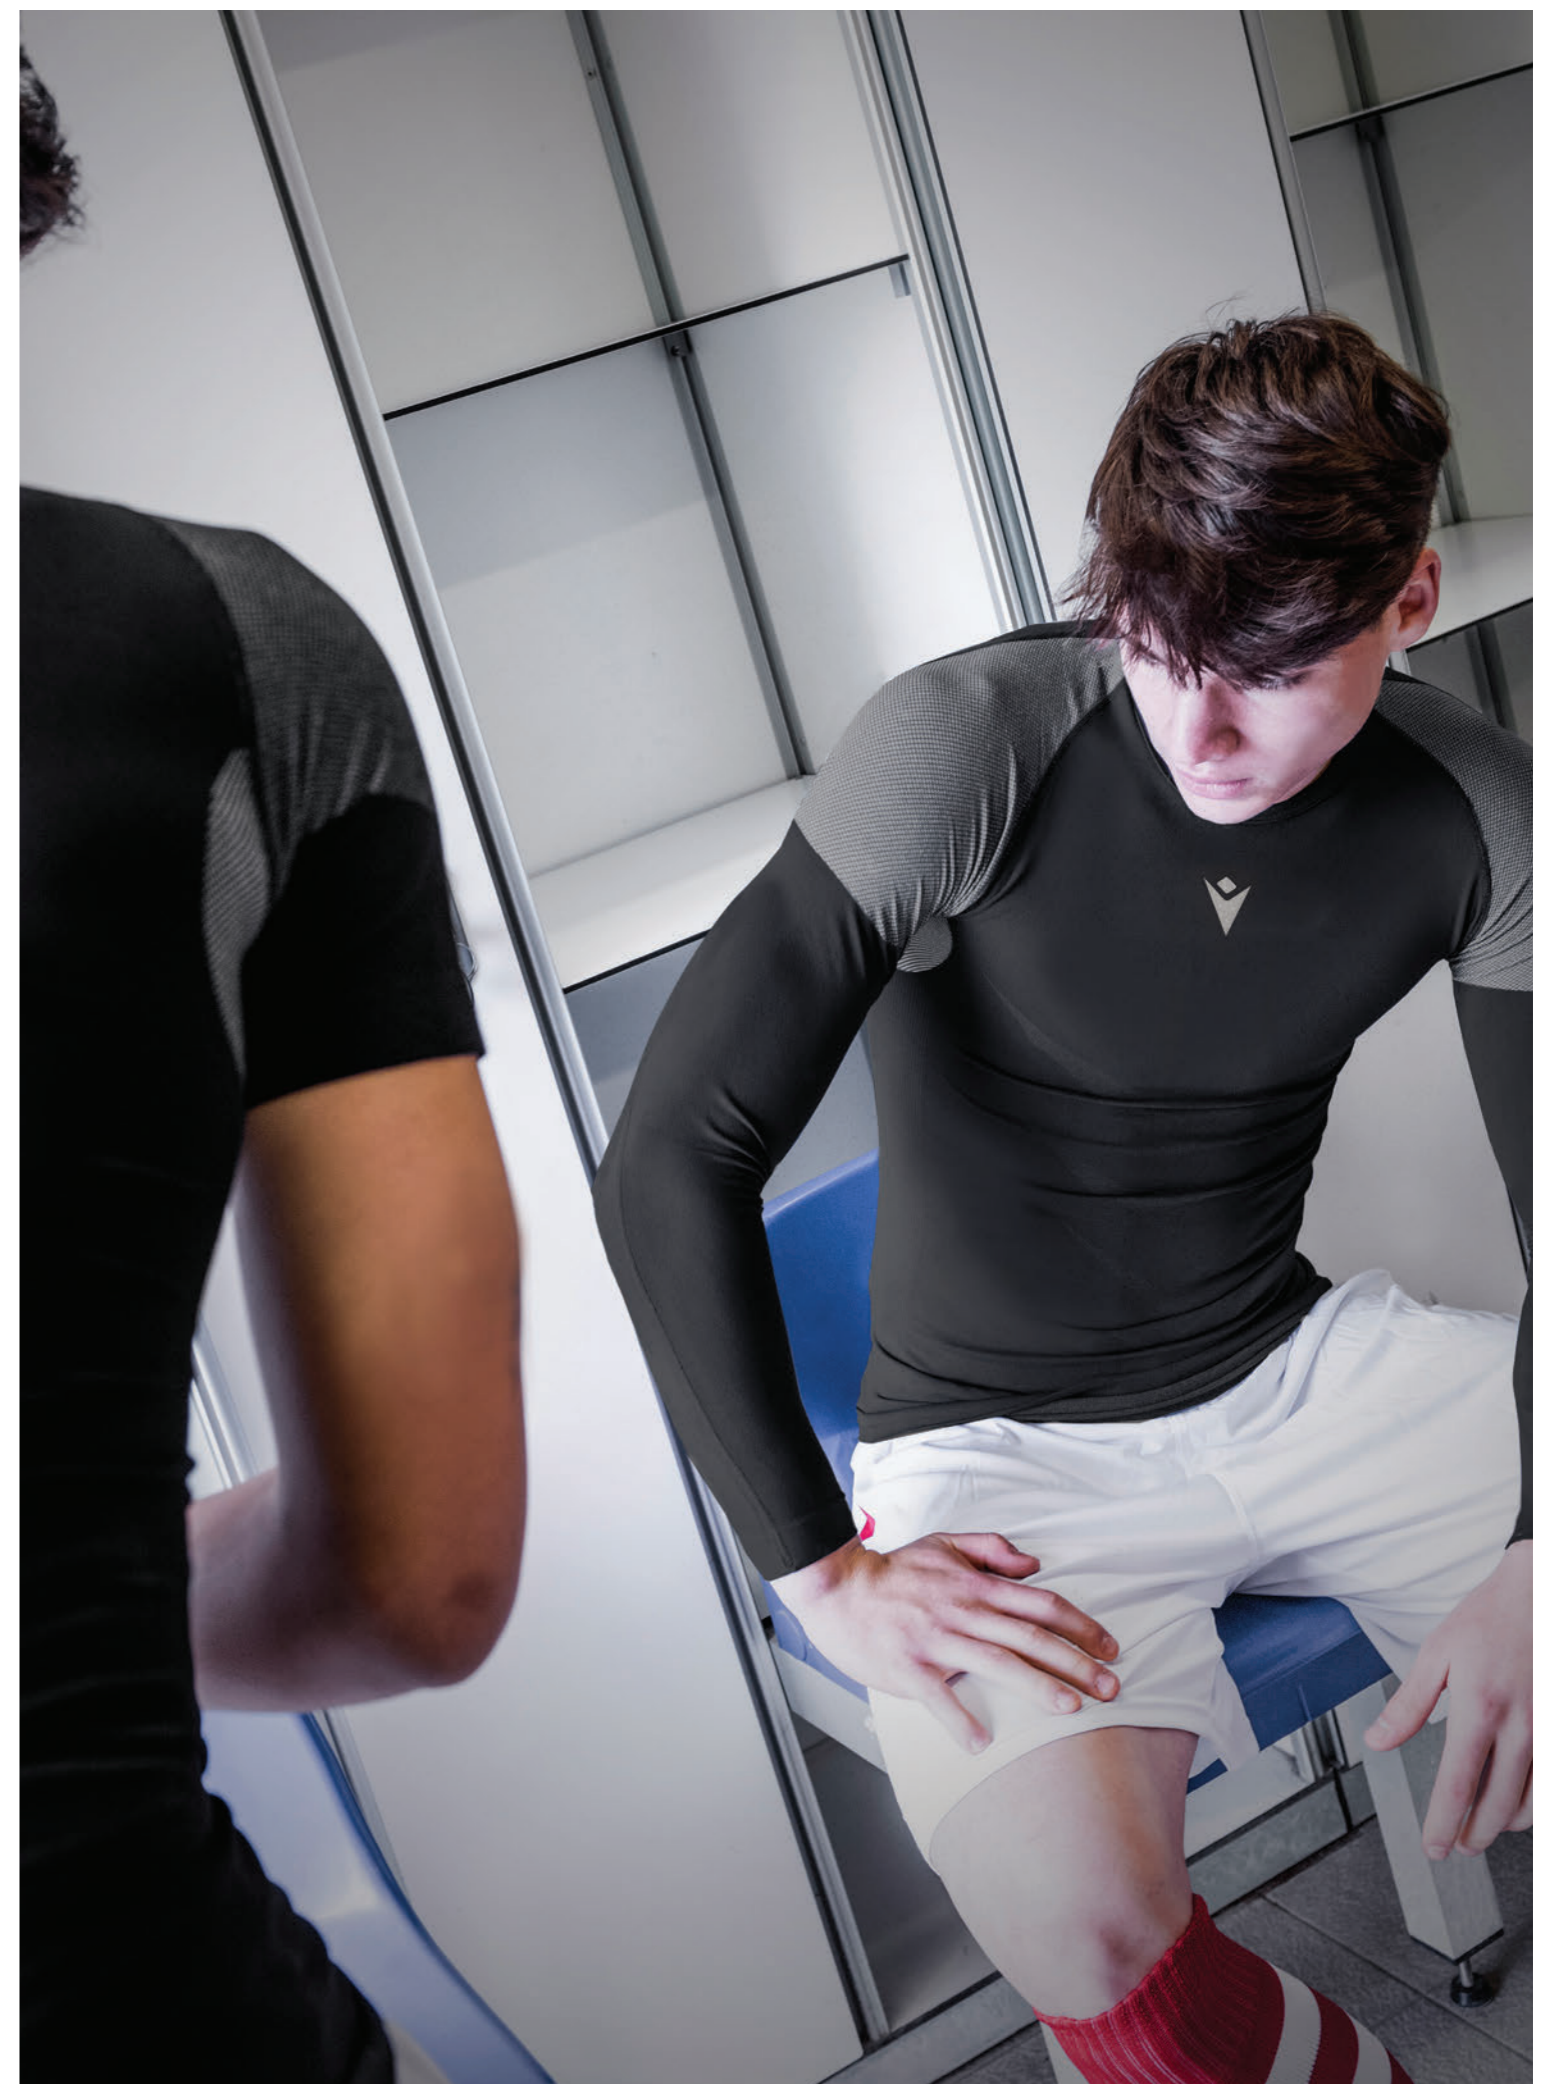

8173
LOTUS
UNDERSHORTS

SKINTEX: 81% POLYESTER - 19% ELASTAN

SR	M	L	XL	2XL	3XL	4XL	5XL	€ 29,95 + TAX
JR	5XS	4XS	3XS	2XS	XS	S		

- › Right side pocket
- › Reflective Macron Hero
- › Exposed elastic
- › Flatlock seam
- › Tasca laterale su fianco destro
- › Macron Hero rifrangente
- › Elastico a vista
- › Cuciture piatte

SKINNY FIT

817401
IVY
COMPRESSION PANTS

TIGHTEX: 82% POLYAMIDE - 18% ELASTAN

SR	M	L	XL	2XL	3XL	4XL	5XL	€ 58,20 + TAX
JR	5XS	4XS	3XS	2XS	XS	S		

- › Visible elastic with silicone inside
- › 3-thread flatlock seams
- › Reflective Macron Hero logo
- › Elastico a vista con silicone interno
- › Cuciture piatte a 3 aghi
- › Logo Macron Hero rifrangente

SKINNY FIT