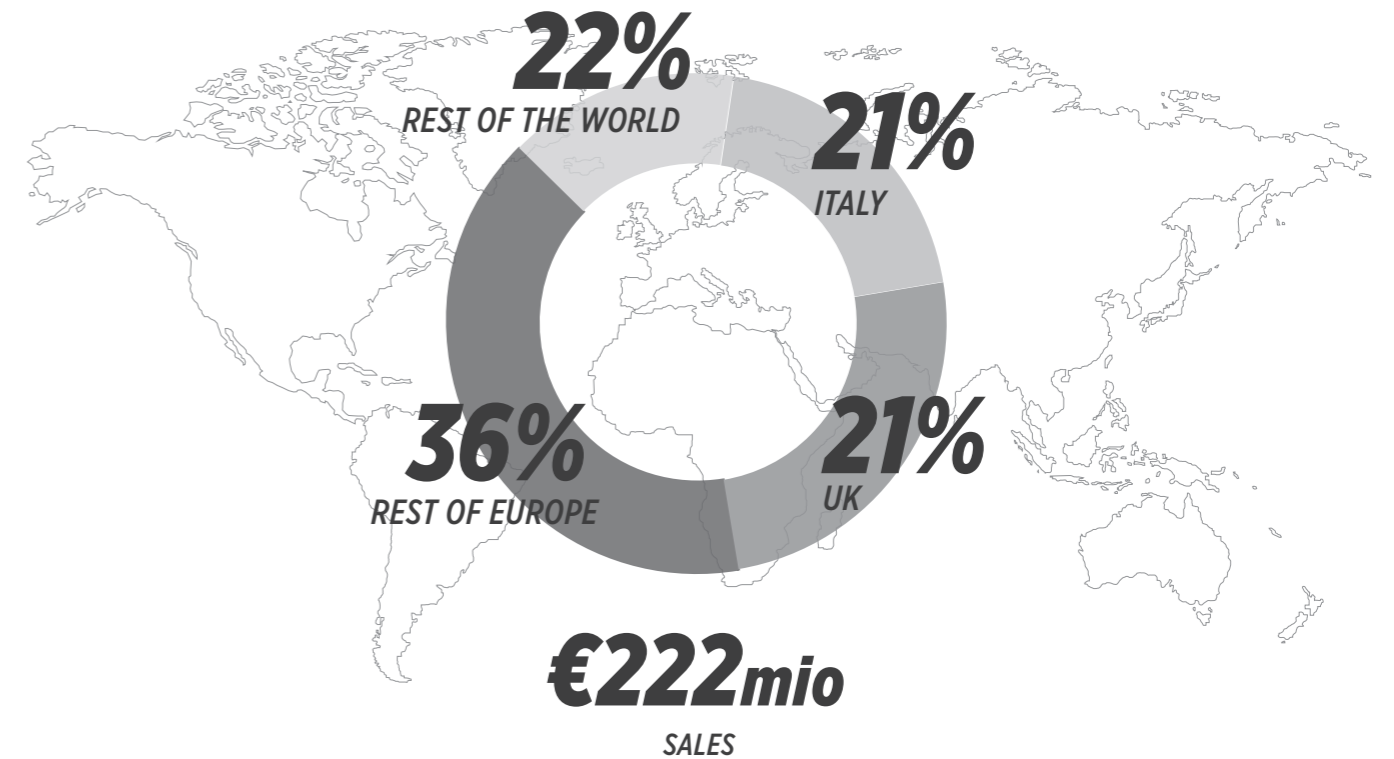

A GLOBAL BUSINESS

2024 IN NUMBERS

+300
Number
Of Employees

+850
Multibrand
Stores

+170
Monobrand
Network

+13mio
Units Sold
Per Year

+90
Sponsored
Pro Clubs

MACRON 4 THE PLANET