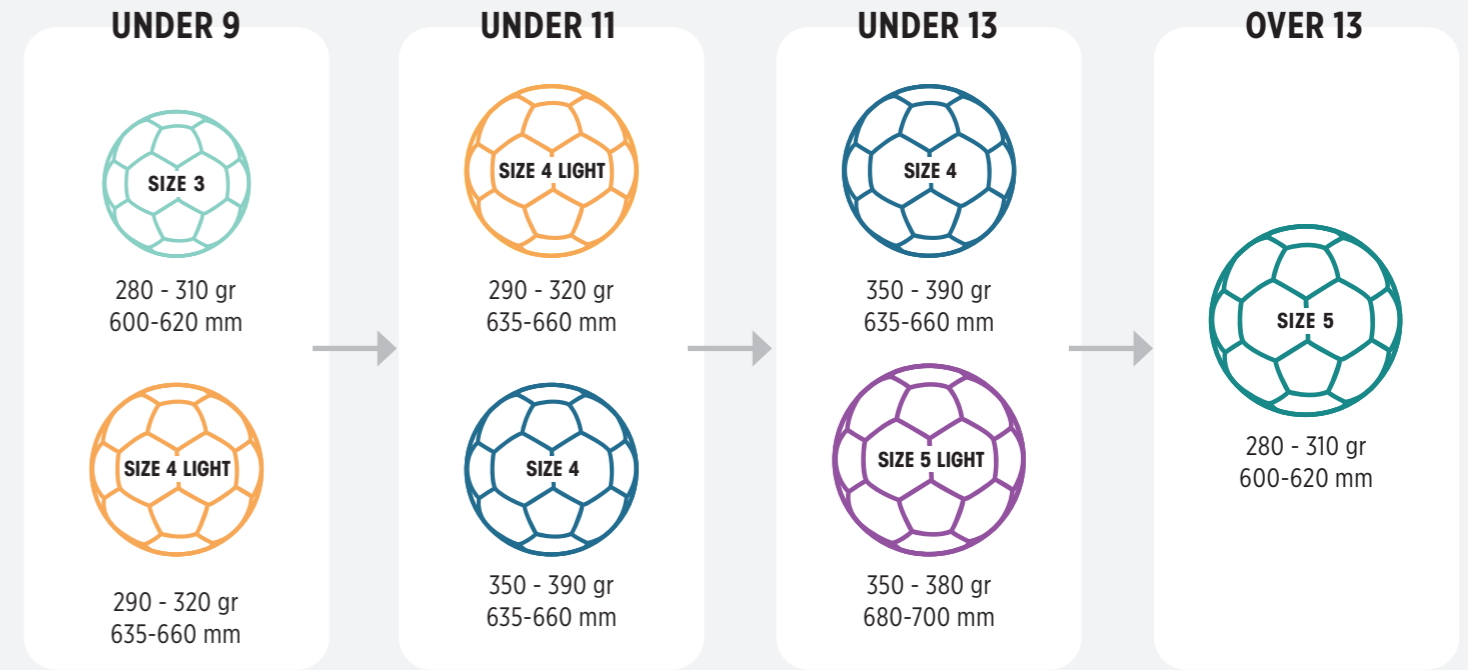

FIFA'S RECOMMENDATION

BASED ON:

- Member Associations
- Youth Academies

INFLATION INSTRUCTIONS

1. 1

   Before inflating unfold the ball with both hands working it so that the ball becomes softer.
   Prima di gonfiare aprire la palla con entrambe le mani lavorando in modo che la palla diventi più morbida.
2. 2

   Once unfolded ensure the bladder is positioned in the centre of the ball.
   Una volta aperto il pallone assicurarsi che la camera d'aria sia posizionata al centro della palla.
3. 3

   Before inflating moisten needle.
   Prima di gonfiare inumidire l'ago.
4. 4

   Insert the needle halfway into the valve and begin to inflate thus opening the bladder and avoiding punctures.
   Inserire l'ago per metà della sua lunghezza e gonfiare la palla in modo da aprire la camera d'aria evitando così di bucarla.
5. 5

   Once the bladder is open, completely insert the needle into the valve with care. Inflate the ball to the recommended pressure 0.6 to 0.8 Bar.
   Una volta aperta la camera d'aria inserire completamente l'ago prestando attenzione. Gonfiare la palla con la pressione raccomandata tra 0.6 e 0.8 Bar.
6. 6

   When using in frosty weather ensure the ball is completely dry before use.
   Quando si utilizza la palla in condizioni invernali assicurarsi che sia completamente asciutta prima dell'uso.