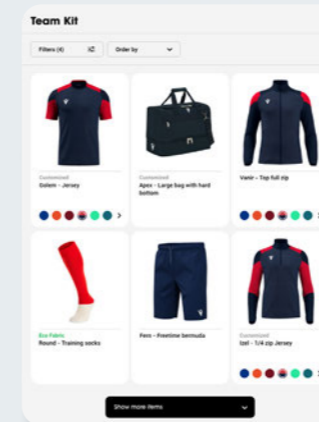

YOUR TEAM'S E-COMMERCE IN 1 CLICK

Compose your kit from the app My Macron Kit (section Catalogue) and customize it with your team colors and logos.

Componi il tuo kit dall'app My Macron Kit (sezione Catalogo) e personalizzalo con i colori e i loghi della tua team.

Once you have completed your kit, a brochure will be generated that you can publish directly on your team's e-commerce "Club Shop Online".

Una volta completato il tuo kit verrà generata una brochure che sarà possibile pubblicare direttamente sull'e-commerce del tuo team "Club Shop Online".

Thanks to the compatibility between the My Macron Kit App and your team's e-commerce "Club Shop Online", the customized products in the brochure will be visible on the various pages of the site.

Grazie alla compatibilità tra l'App My Macron Kit e l'e-commerce "Club Shop Online" del tuo team, i prodotti personalizzati presenti sulla brochure saranno visibili sulle varie pagine del sito.

From that point you can place supply orders directly from the Club Shop Online to receive the material directly in the shop or at home.

Da questo momento si potranno effettuare ordini del proprio kit direttamente dal Club Shop Online per ricevere il materiale in negozio o a casa.