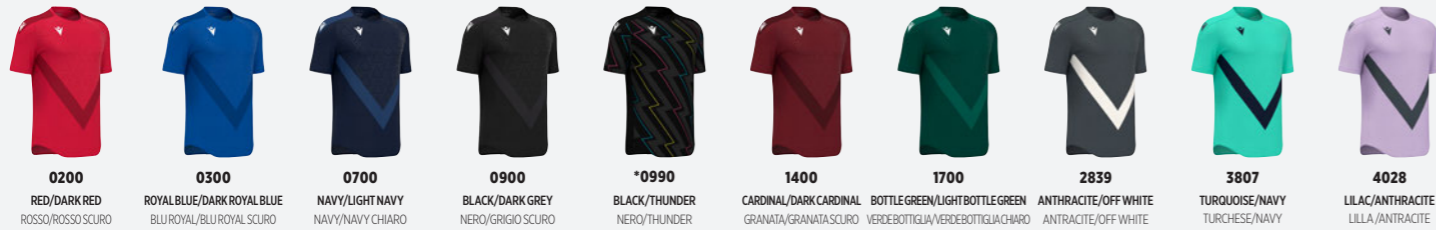

MATCH DAY SHIRT

SOFTLOCK + MESH: 100% POLYESTER

SR	M	L	XL	2XL	3XL	4XL	5XL
JR	5XS	4XS	3XS	2XS	XS	S	

€ 25,95 + TAX

- › Crew neck in main fabric
- › Mesh inserts in sleeves
- › Micromesh back
- › Shaped shirt bottom
- › Embossed texture on front

- › Girocollo in tessuto principale
- › Inserti in mesh su maniche
- › Retro in micromesh
- › Fondo maglia sagomato
- › Texture embossata su fronte

* Dye-sub texture on the front

* Texture sublimata su fronte