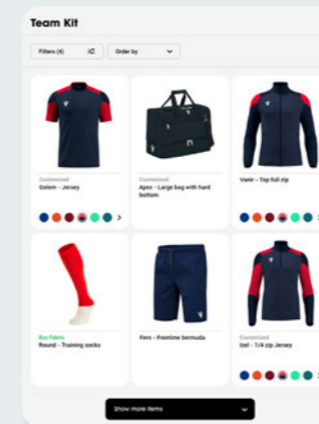

YOUR TEAM'S E-COMMERCE IN 1 CLICK

Compose your kit from the app My Macron Kit (section Catalogue) and customize it with your team colors and logos.

Componi il tuo kit dall'app My Macron Kit (sezione Catalogo) e personalizzalo con i colori e i loghi della tua team.

Once you have completed your kit, a brochure will be generated that you can publish directly on your team's e-commerce "Club Shop Online".

Una volta completato il tuo kit verrà generata una brochure che sarà possibile pubblicare direttamente sull'e-commerce del tuo team "Club Shop Online".

Thanks to the compatibility between the My Macron Kit App and your team's e-commerce "Club Shop Online", the customized products in the brochure will be visible on the various pages of the site.

Grazie alla compatibilità tra l'App My Macron Kit e l'e-commerce "Club Shop Online" del tuo team, i prodotti personalizzati presenti sulla brochure saranno visibili sulle varie pagine del sito.

From that point you can place supply orders directly from the Club Shop Online to receive the material directly in the shop or at home.

Da questo momento si potranno effettuare ordini del proprio kit direttamente dal Club Shop Online per ricevere il materiale in negozio o a casa.