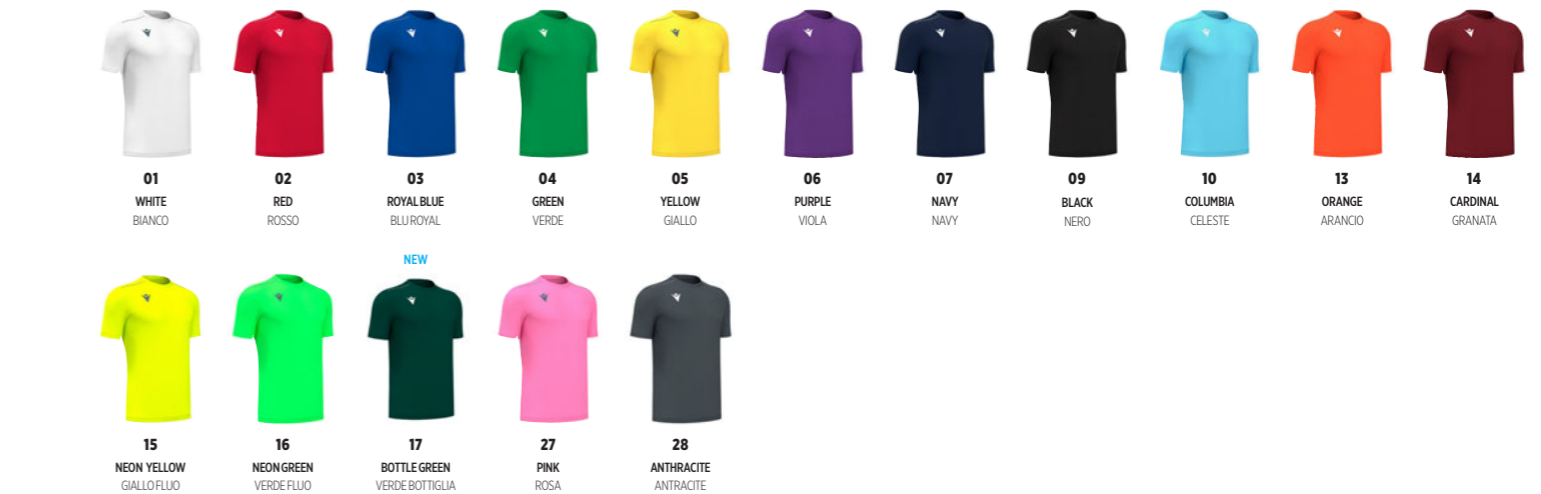

3313
ADAMANT
YOUTH BASEBALL MATCH DAY PANTS
HEAVY EVERTEX: 100% POLYESTER

SR	M	L	XL	2XL	3XL	4XL	5XL	€ 30,75 + TAX
JR	5XS	4XS	3XS	2XS	XS	S		

80000158
DIAMOND EVO
BASEBALL MATCH DAY PANTS
HEAVY EVERTEX: 100% POLYESTER

SR	M	L	XL	2XL	3XL	4XL	5XL	€ 42,25 + TAX
JR	5XS	4XS	3XS	2XS	XS	S		

5179 **5079**
RIGEL HERO
MATCHDAY/TRAINING JERSEY
EVERTEX: 100% POLYESTER

SR	M	L	XL	2XL	3XL	4XL	5XL	€ 15,60 + TAX
JR	5XS	4XS	3XS	2XS	XS	S		

- › Piping on shoulder
- › Ribbed crew neck
- › Piping su spalla
- › Girocollo in costina

3712
DRAKE
BASEBALL MATCH DAY JERSEY
POLYDRY: 100% POLYESTER

SR	M	L	XL	2XL	3XL	4XL	5XL	€ 27,30 + TAX
JR	5XS	4XS	3XS	2XS	XS	S