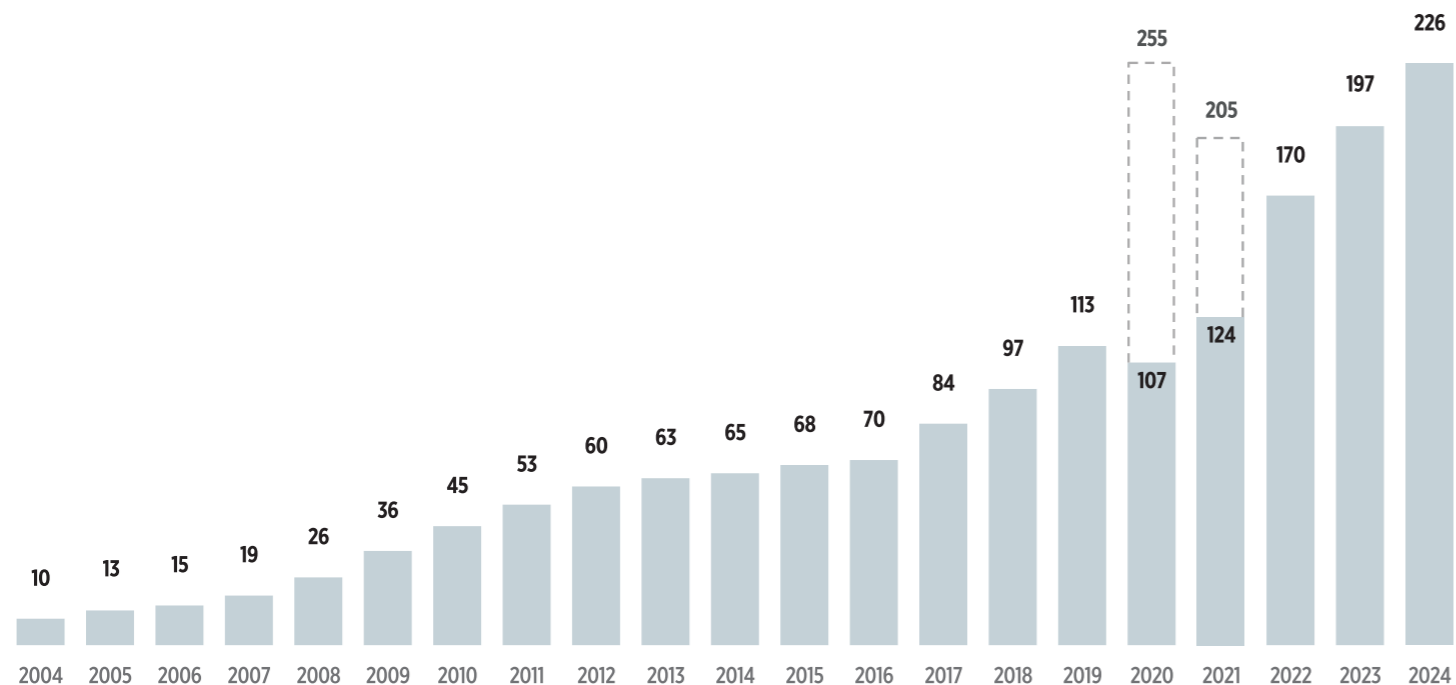

# A SUCCESS STORY

Macron was founded in Bologna, Italy in 1971 and started its business as a sporting goods shop.

In the 1980s, Macron transformed from a sporting goods shop to a small manufacturing company and began producing garments for the leading sportswear brands of the time, such as Champions. Later, in the 1990s, Macron created its own brand and combined production for other brands with that of its own brand.

The journey of growth and success has spanned over 50 years, leading to remarkable results. Since 2004, our turnover has surged from €10 million to 226 million by 2024, with over 80% of our revenue generated from international markets.

*Il percorso di crescita e successo si estende da oltre 50 anni, portando a risultati straordinari. Dal 2004, il fatturato è cresciuto da 10 milioni di euro ai 226 milioni per il 2024, con più dell'80% dei ricavi generati dai mercati internazionali.*