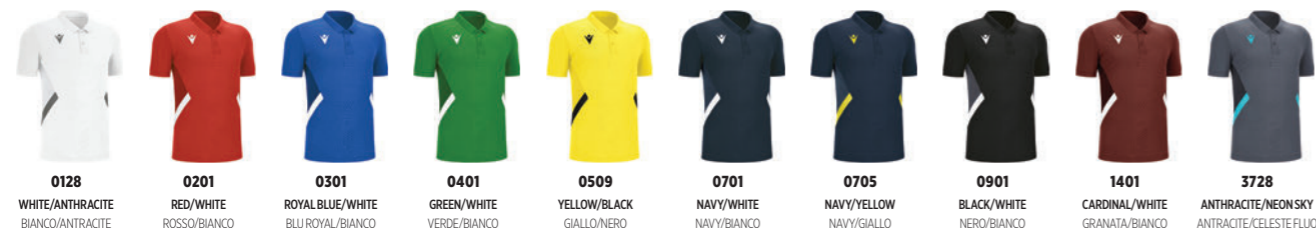

**80000306**  
**JAZZ** **NEW**  
POLO

CONNECT: 88% POLYESTER - 12% ELASTAN

SR	M	L	XL	2XL	3XL	4XL	5XL	€ 32,75 + TAX
JR	5XS	4XS	3XS	2XS	XS	S		

- › 3-button polo neck with fabric placket
- › Side vents
- › Macron Hero logo in silicone on front
- › Collo a polo a 3 bottoni con vela in tessuto
- › Spacchetti laterali
- › Logo Macron Hero in silicone su fronte