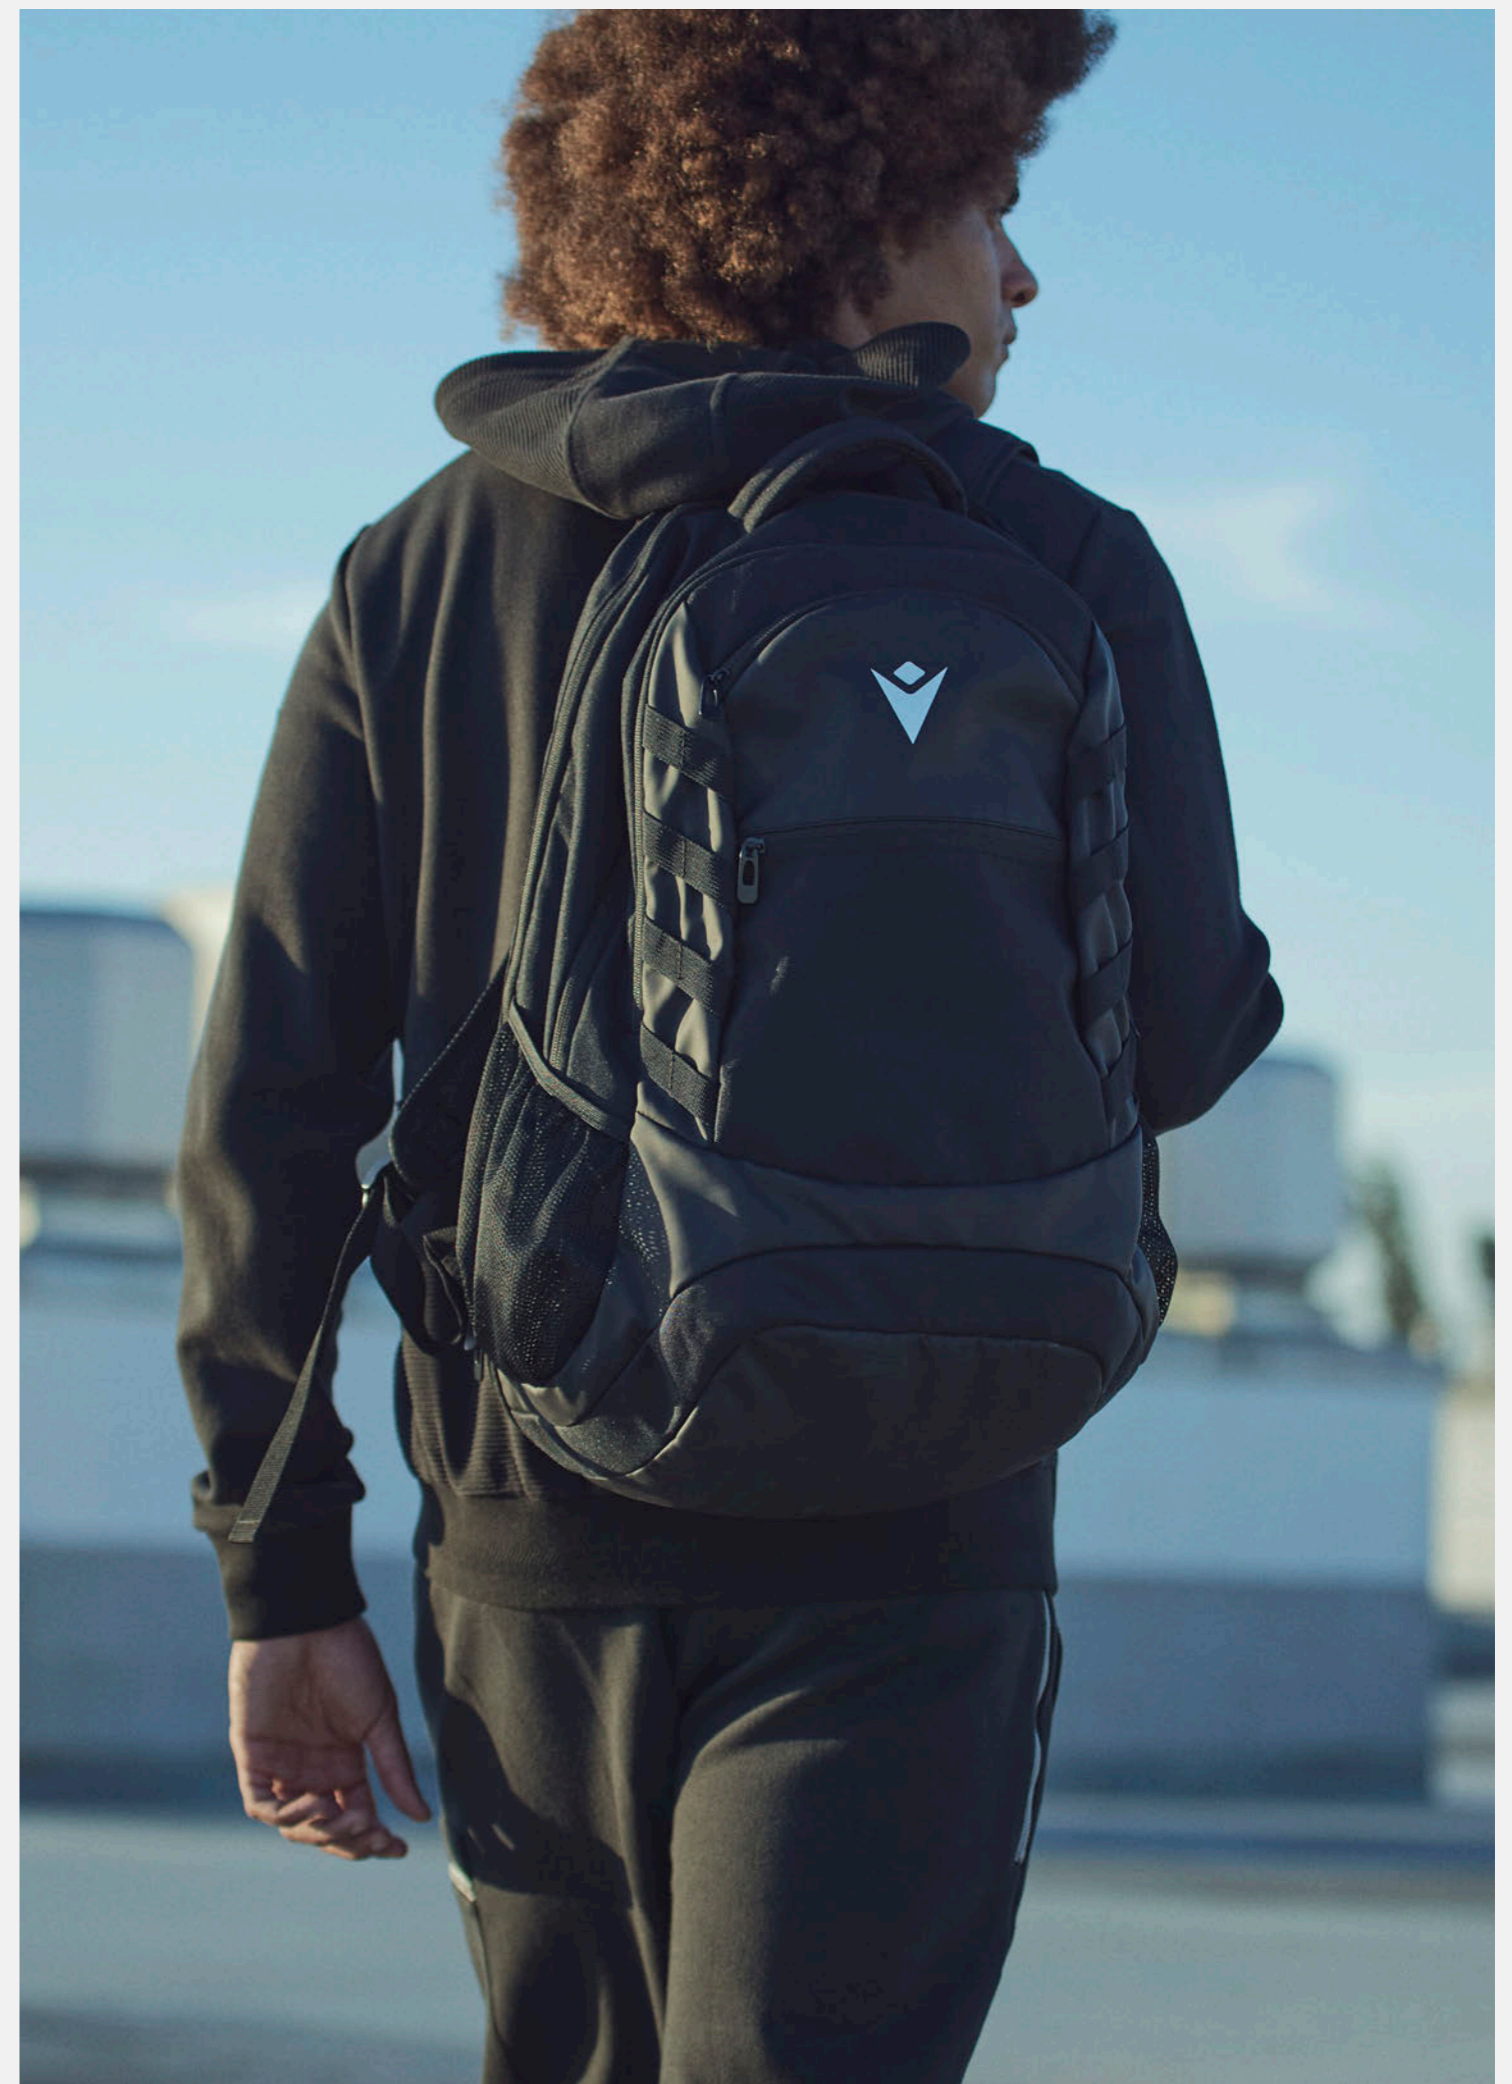

QUEST *ICON* NEW

BACKPACK

100% POLYESTER

25 LT
39 CM (W) X 53 CM (H)

€ 24,60 + TAX

Price 1 pc/prezzo 1 pz

Available until **2026**

10 PCS

TAKEOFF *ICON* NEW

BACKPACK

100% POLYESTER

35,3 LT
34 CM (W) X 52 CM (H) X 20 CM (W)

€ 57,40 + TAX

Available until **2026**

HEROES NEW

BACKPACK

100% POLYESTER

20,2 LT
42 CM (W) X 30 CM (H) X 16 CM (D)

€ 86,10 + TAX