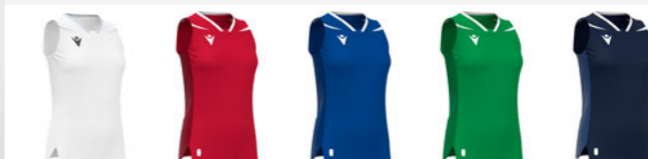

0123 WHITE/SILVER BIANCO/ARGENTO
0201 RED/WHITE ROSSO/BIANCO
0301 ROYAL BLUE/WHITE BLU ROYAL/BIANCO
0401 GREEN/WHITE VERDE/BIANCO
0701 NAVY/WHITE NAVY/BIANCO

BODY FIT

Available until 2028