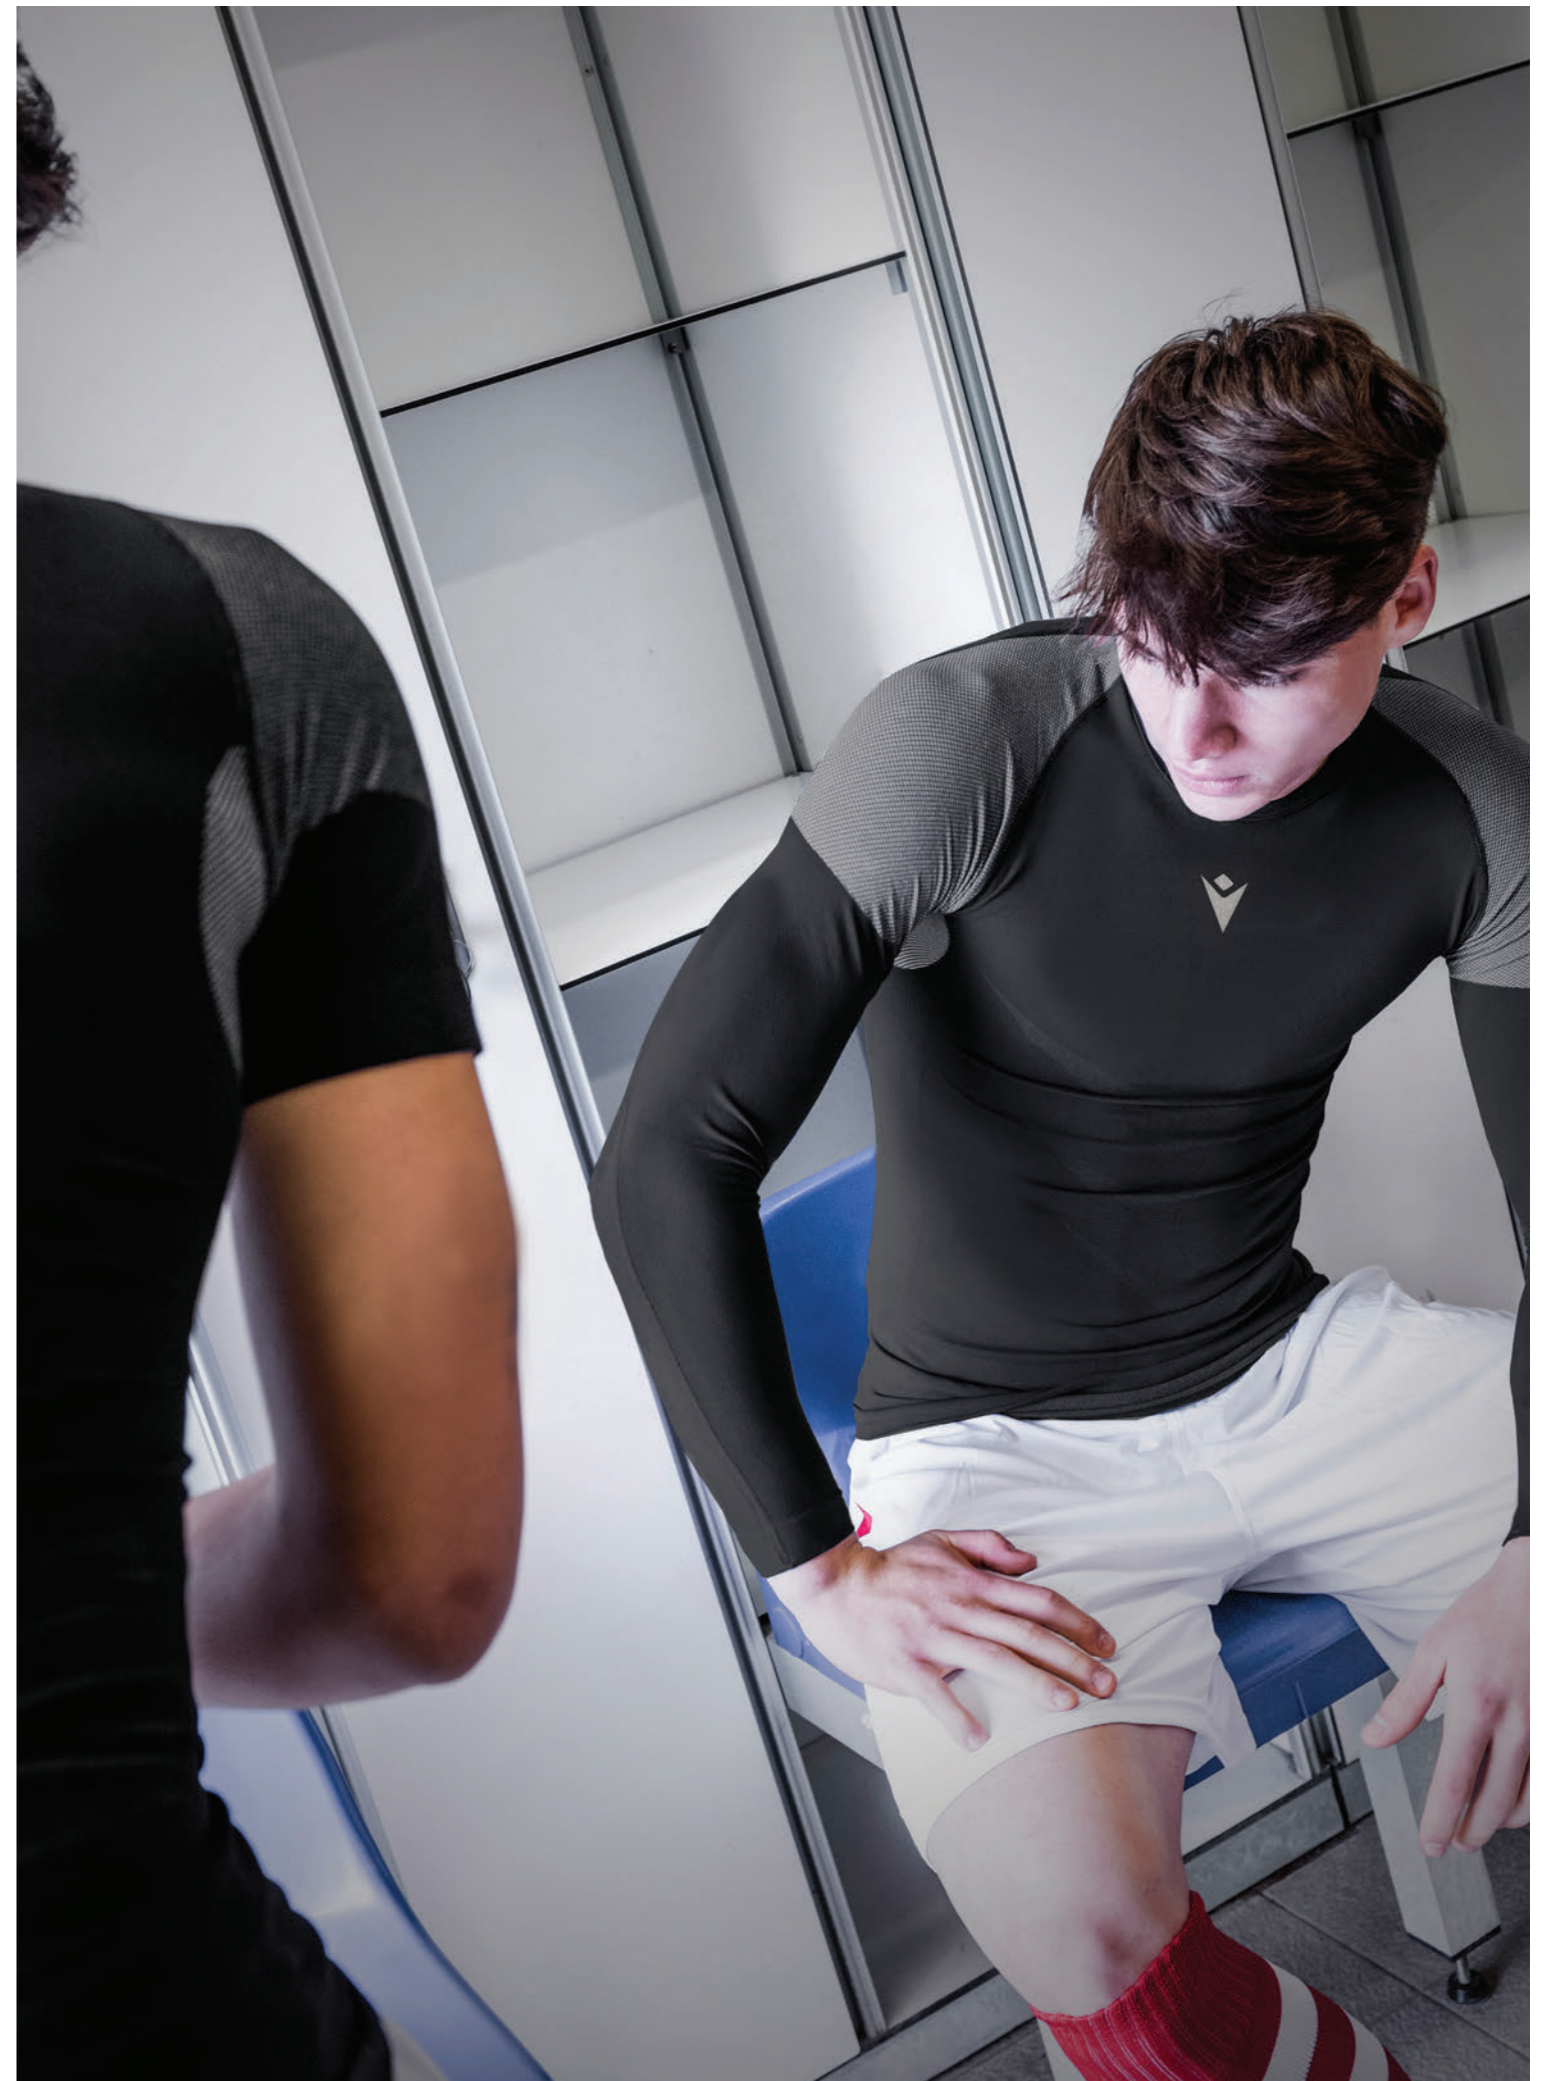

- › Elastico a vista con silicone interno
- › Cuciture piatte a 3 aghi
- › Logo Macron Hero rifrangente

SKINNY  
FIT

BLACK  
NERO

ACCESSORIES JACKETS ATHLEISURE ICONS FREE TIME ACTIVEWEAR TECHNICAL UNDERWEAR TRAVEL OTHER BASEBALL HANDBALL RACKET SPORTS ATHLETICS VOLLEYBALL BASKETBALL