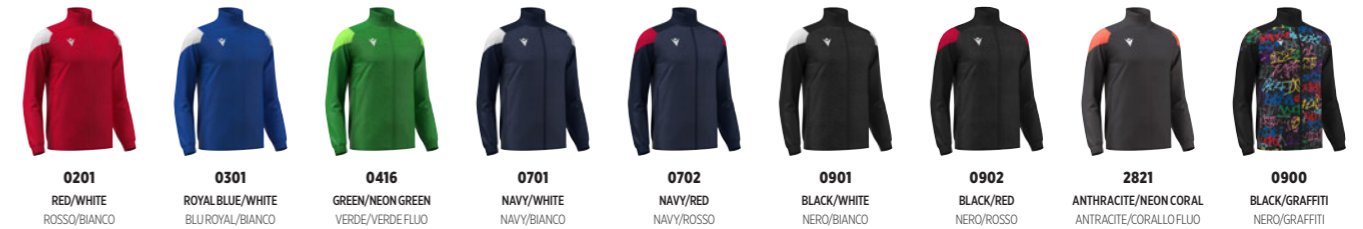

8521
TIAMAT
MICROFIBER HOODY FULL LENGTH ZIP TOP
MICROFIBER + POLY DIAGONAL: 100% POLYESTER

Available until **2026**

SR	M	L	XL	2XL	3XL	4XL	5XL	€ 68,95 + TAX
JR	5XS	4XS	3XS	2XS	XS	S		

- › Embossed texture on front
- › Microfibre front with mesh lining
- › Full-length die-cast zip
- › Pockets with reverse nylon zips with auto-locking slider
- › Microfibre hood with mesh lining
- › Texture embossata su fronte
- › Fronte in microfibra con fodera in mesh
- › Full zip pressofusa
- › Tasche con zip nylon rovesciata
- › Cappuccio in microfibra con fodera mesh

8000007
PROMETHEUS
MICROFIBER FULL LENGTH ZIP TOP
MICROFIBER + POLY DIAGONAL + MESH LINING: 100% POLYESTER

Available until **2027**

SR	M	L	XL	2XL	3XL	4XL	5XL	€ 68,95 + TAX
JR	5XS	4XS	3XS	2XS	XS	S		

- › Full-length die-cast zip
- › Pockets with die-cast zips
- › Melange texture on the front
- › Microfibre front with mesh lining
- › Knitted cuffs, neck and rear waistband
- › Dye-sub graffiti design on front and sleeve insert
- › Full zip pressofusa
- › Tasche con zip pressofusa
- › Texture melange su fronte
- › Fronte in microfibra con fodera in mesh
- › Polsi, collo e fascione retro in maglieria
- › Design graffiti sublimato su fronte e inserto manica