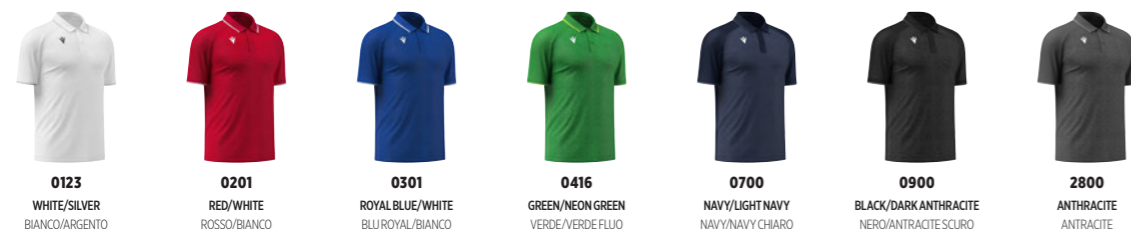

80000008
AULOS
POLO

Available until **2027**

HYDROTEX + MICROMESH: 100% POLYESTER

SR	M	L	XL	2XL	3XL	4XL	5XL	€ 28,80 + TAX
JR	5XS	4XS	3XS	2XS	XS	S		

- › 2-button polo shirt collar with knitted placket
- › Knitted cuffs
- › Melange texture on the front
- › Micromesh back
- › Macron Hero logo in silicone on front
- › Collo a polo a 2 bottoni con vela in maglieria
- › Palsi in maglieria
- › Texture melange su fronte
- › Retro in micromesh
- › Logo Macron Hero in silicone su fronte